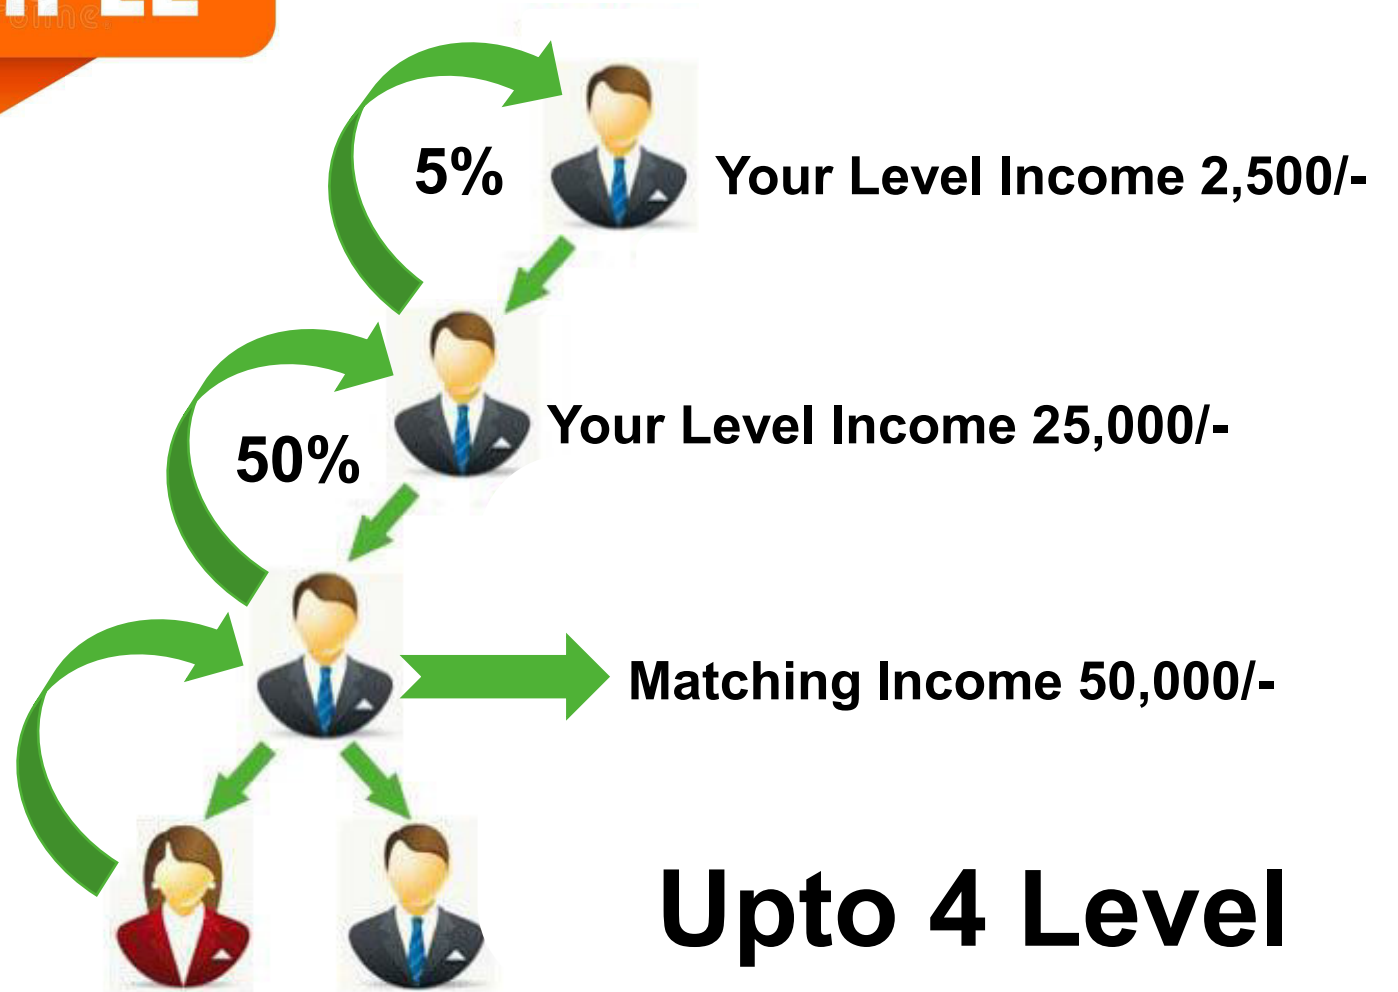

# Matching Income

1:2 OR 2:1

First 2:1 or 1:2 Next 1:1  
Matching Income 10%  
Rs. 185/-  
Capping Rs. 3,000/- Daily

**EXAMPLE**

**Sponsor's Matching & Level Income**

**Bonanza For You**

Sr. No.		Left	Right	Bonanza
1.	Weekly	1 Lakh	1 Lakh	2 Product Free Gift
2.	Monthly	Total 5 Lakh	Total 5 Lakh	Tablet
3.	Quarterly	Total 15 Lakh	Total 15 Lakh	Domestic LDP
4.	Half Yearly	Total 50 Lakh	Total 50 Lakh	International Tour